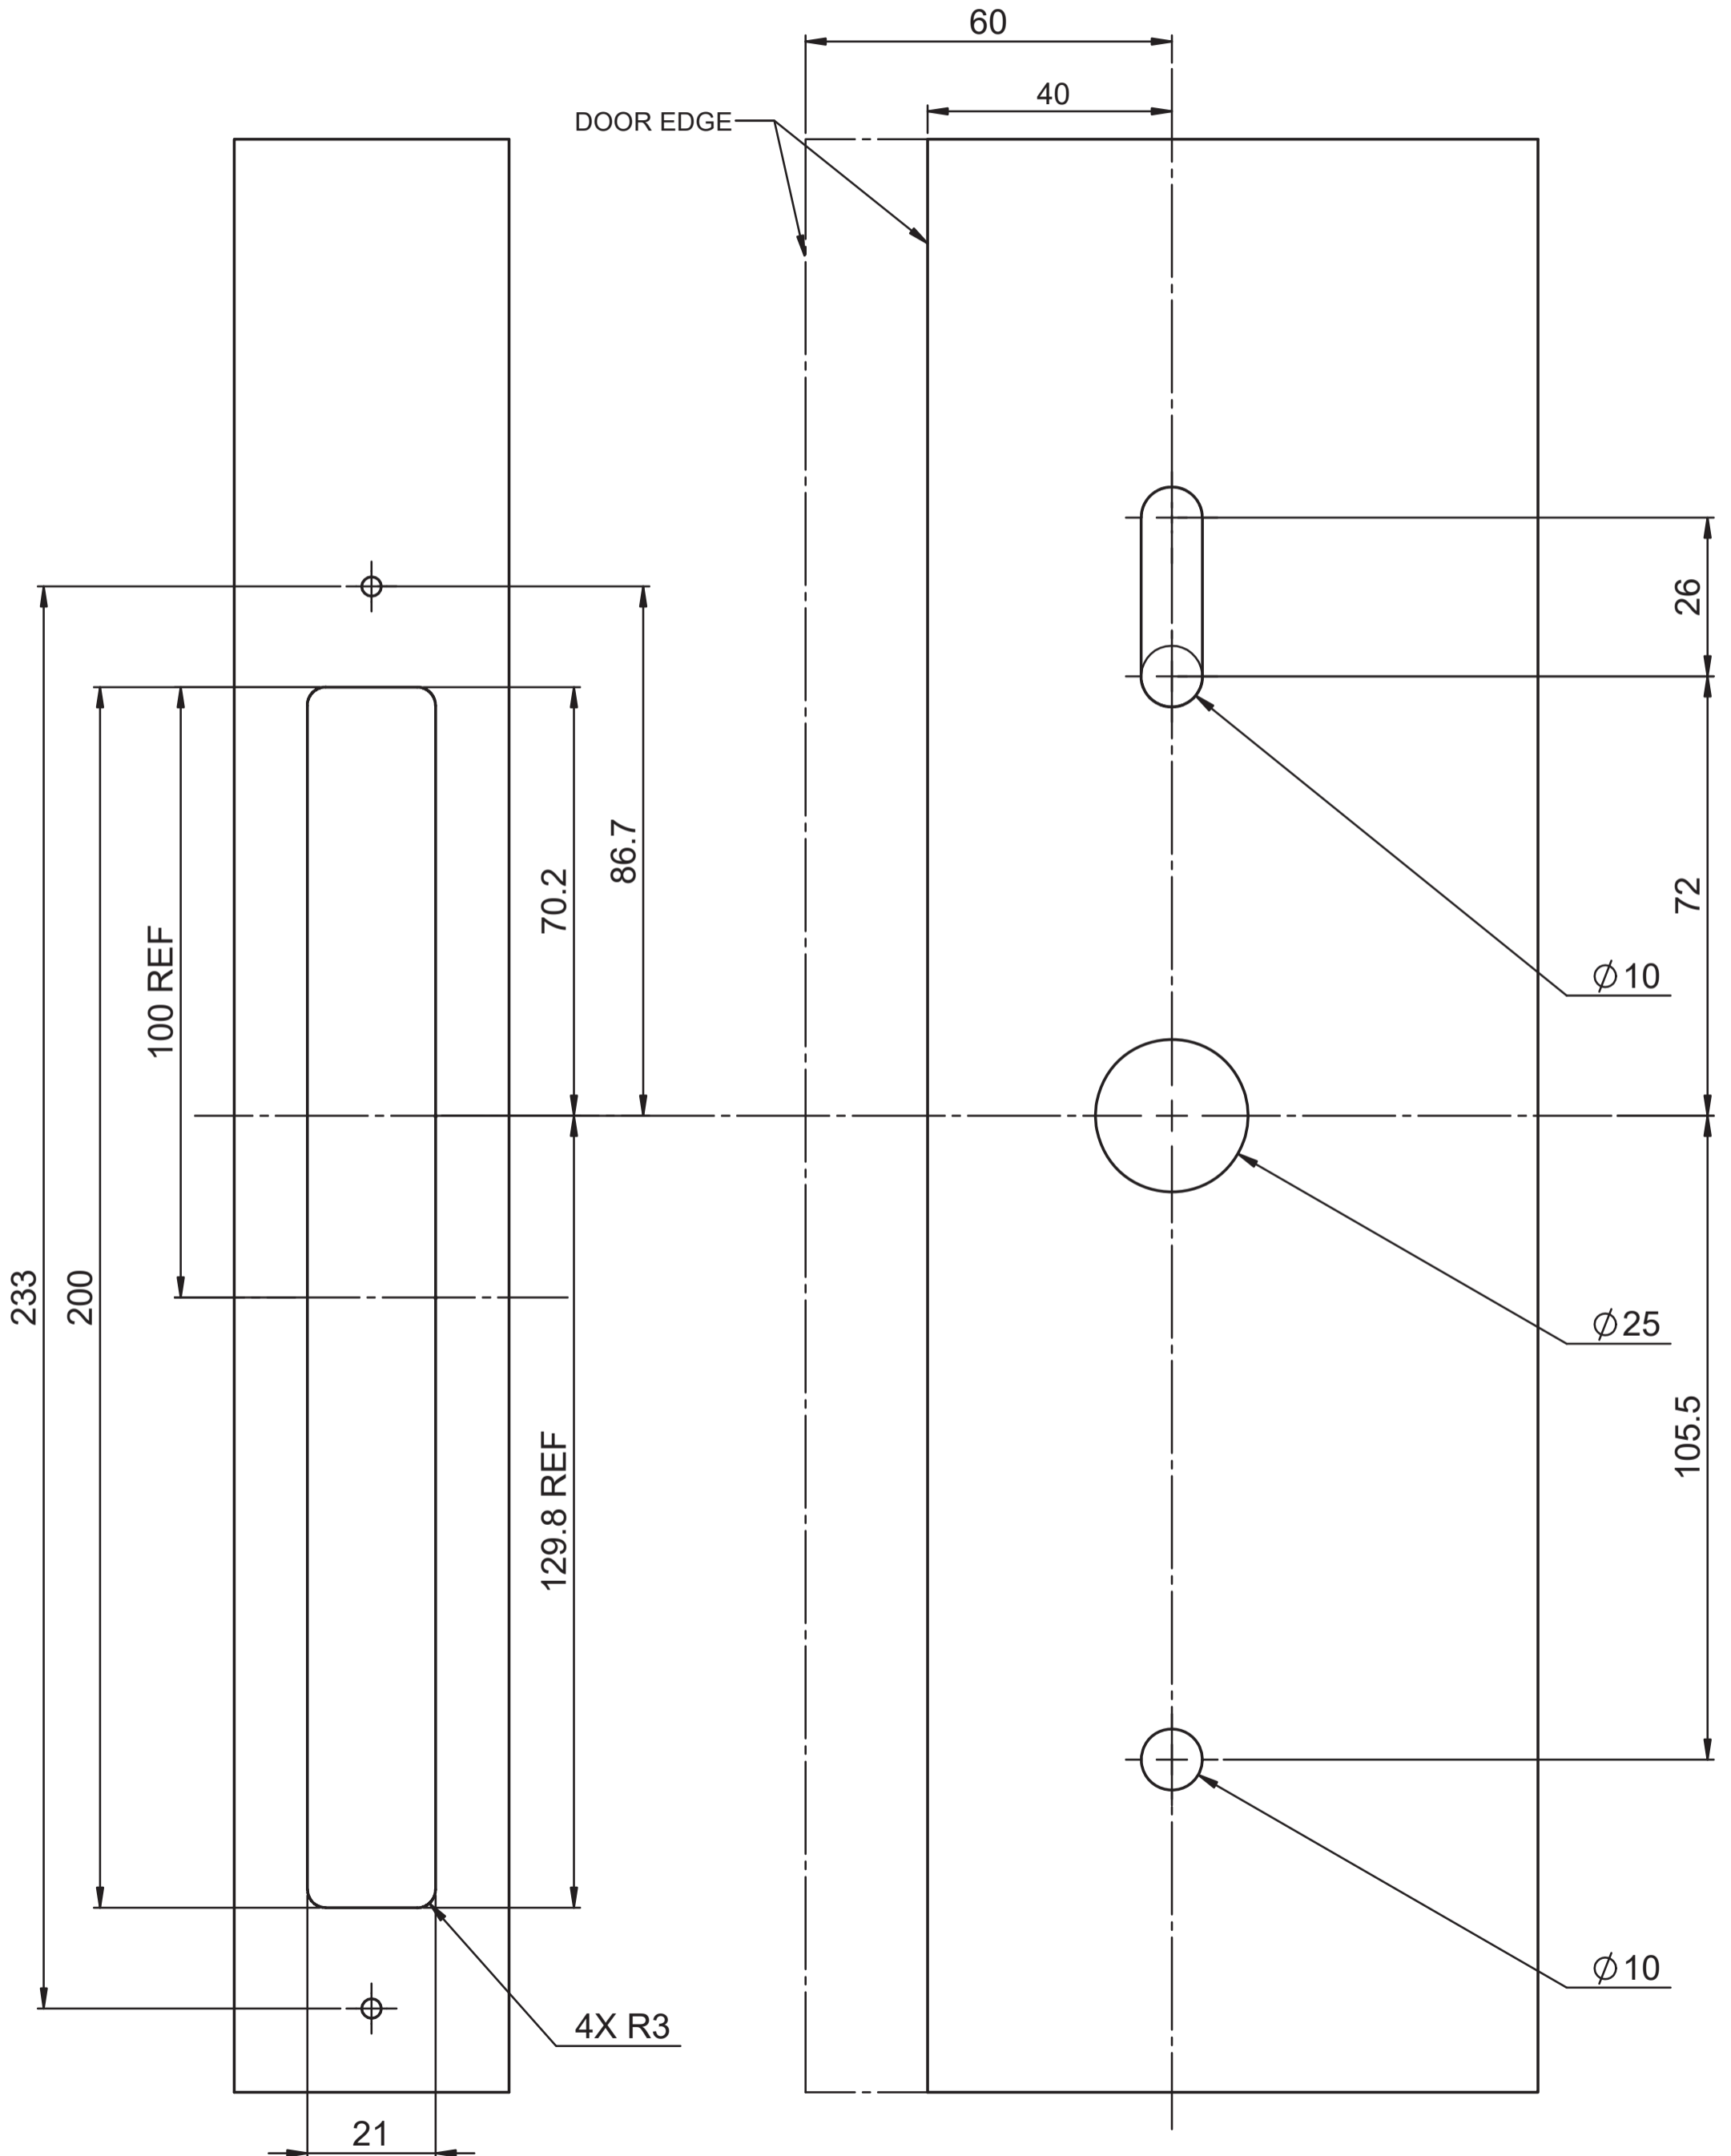

Virtus-E Multipoint Lock Installation Template for Schlage Artus

FOREND 2.5mm THICK
MEASUREMENTS FROM FACE OF THE FOREND

Virtus-E Multipoint Lock Installation Template for Schlage Resolute

FOREND 2.5mm THICK
MEASUREMENTS FROM FACE OF THE FOREND