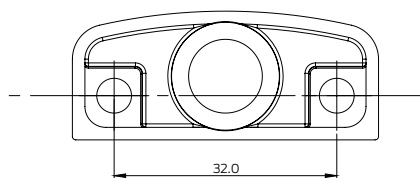

Specification guide

Colour	Vented left hand	Vented right hand	Non-vented left hand	Non-vented right hand	Fixed wedge left hand	Fixed wedge right hand
Black	SWF240511	SWF240509	SWF240507	SWF240505	SWF240515	SWF240513
White	SWF240512	SWF240510	SWF240508	SWF240506	SWF240516	SWF240514

Specifications

Material	Die cast zinc
Finish	Black / White powder coat
Fixing centres	32mm
Window projection	Vented: 35mm Non-vented: 33mm Fixed wedge: 37mm
Tongue offset dimension	6mm, 7mm, or 8mm

Fixing instructions

Fixing centre