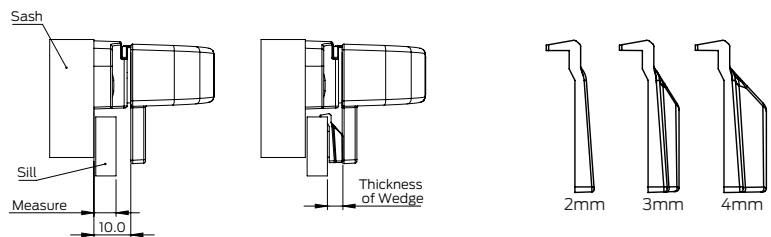

Tongue offset