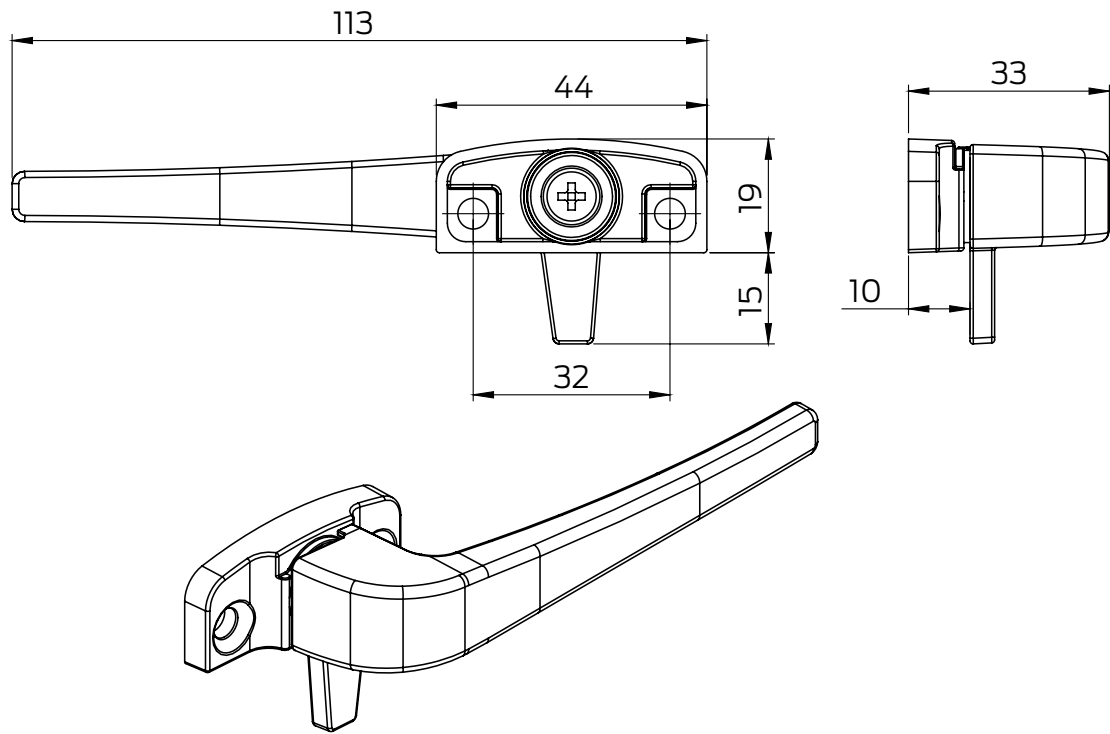

Non-vented