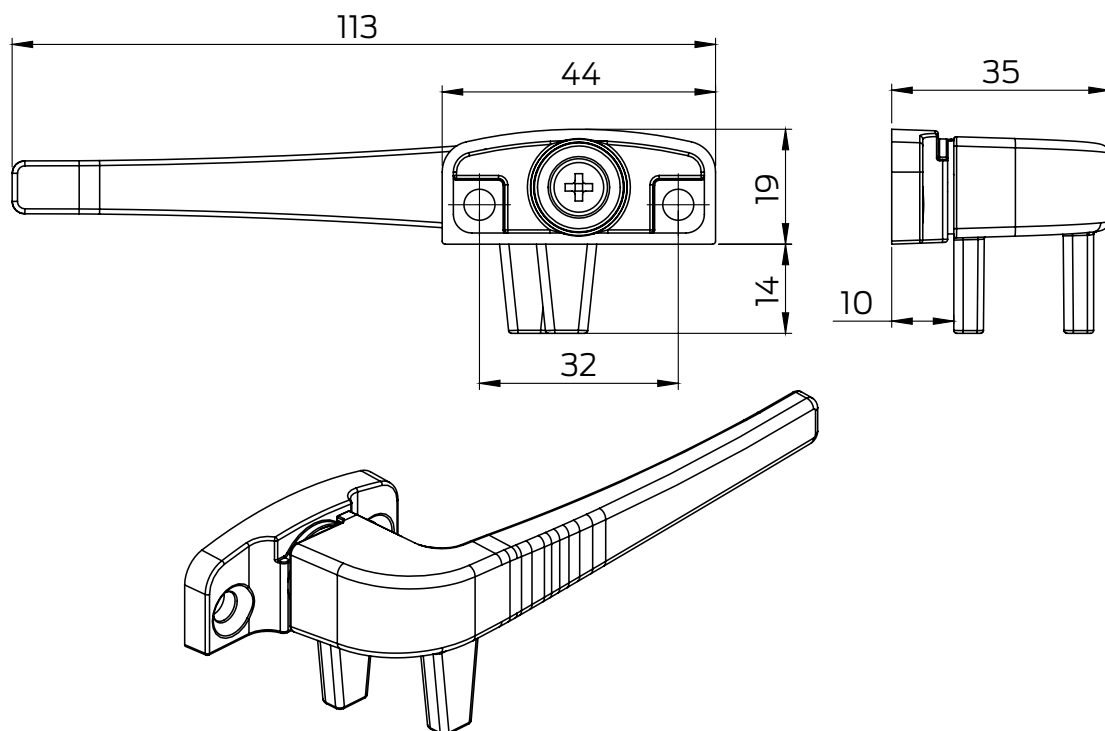

Specification guide

Colour	Vented left hand	Vented right hand	Non-vented left hand	Non-vented right hand	Fixed wedge left hand	Fixed wedge right hand
Black	SWF240511	SWF240509	SWF240507	SWF240505	SWF240515	SWF240513
White	SWF240512	SWF240510	SWF240508	SWF240506	SWF240516	SWF240514

Specifications

Material	Die cast zinc
Finish	Black / White powder coat
Fixing centres	32mm
Window projection	Vented: 35mm Non-vented: 33mm Fixed wedge: 37mm
Tongue offset dimension	6mm, 7mm, or 8mm

Fixing instructions

Fixing centre

Tongue offset

Vented