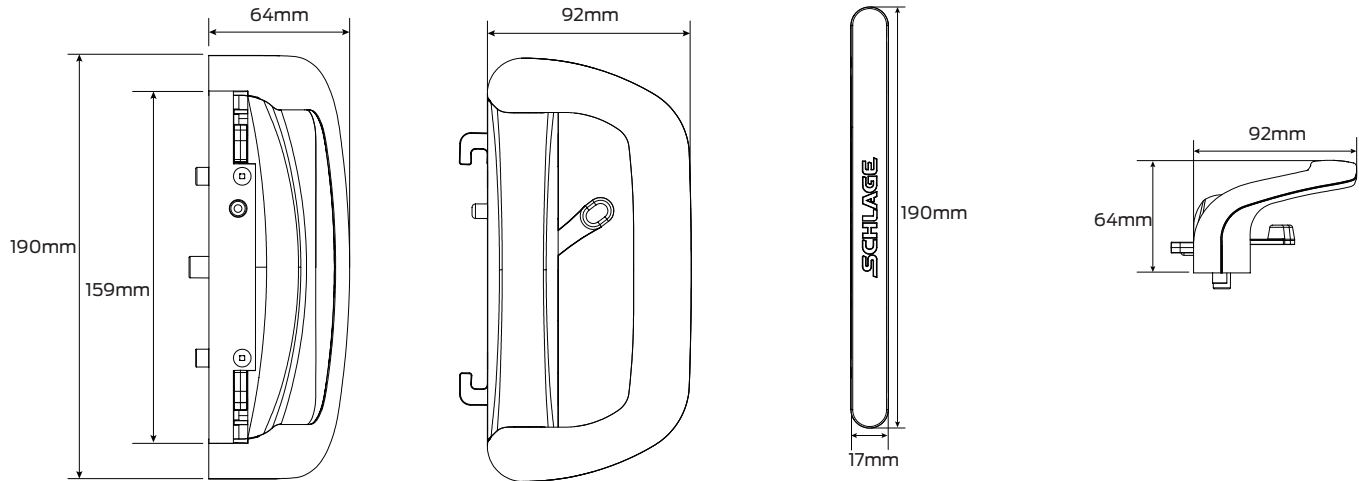

Specification guide

Code prefix	Function
SSD	Non key locking inside handle locking by snib only outside blank pull 12201
	Locking inside handle locking by snib only outside pull with key 12206
	Deadlocking with day latch inside handle locking by key and snib outside pull with key 12216
	Dummy inside handle with no locking features outside blank pull 12221
	Slimline Non key locking inside handle locking by snib only outside blank pull 12233
	Slimline Locking inside handle locking by snib only outside pull with key 12239
	Slimline Dummy inside handle with no locking features outside blank pull 12251

1. Code prefix
   All codes prefixed with ..... SSD
2. Function
   Select the desired function code SSD12201

Accessories

Stella body packer 3mm	SSD12258
Stella strike packer 6mm	SSD12257
6 pin cylinder: external only	SSD12230
6 pin cylinder: external and internal (KA1 to KA20)	SSD12232

Specifications

Door type	Aluminium
Door thickness	30mm to 50mm
Cylinder	Schlage C5 pin standard, C4 keyway available
Material	Die cast zinc body and strike Brass cylinders
Finish	Black powder coat
Warranty	10 year mechanical when used on residential applications

Stella® Slimline Sliding Door Lock